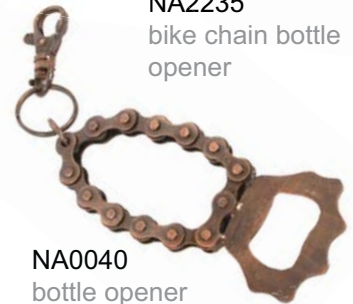

## Wine racks & bottle holders

How to store your wine bottles and be cool at the same time...

A perennial problem, and we can solve it for you with these wine racks and holders made from recycled bike chains. They're a fantastic gift, and excellent sellers.

Note: the ones with handles have apertures of 8cm, and fit Bordeaux type wine bottles, many beers and spirits. The wine racks have 9.5cm apertures, and will fit larger bottles incl. champagne.

NEW

NA2235  
bike chain bottle  
opener

NA2424  
wine rack  
bestseller

NA0040  
bottle opener  
bestseller

NA19708  
bike chain 4 wine bottle  
holder w handle

ASH20210  
bike chain bottle holder  
honeycomb

NEW

NA19710  
bike chain  
supersize wine rack  
(holds 13 bottles)