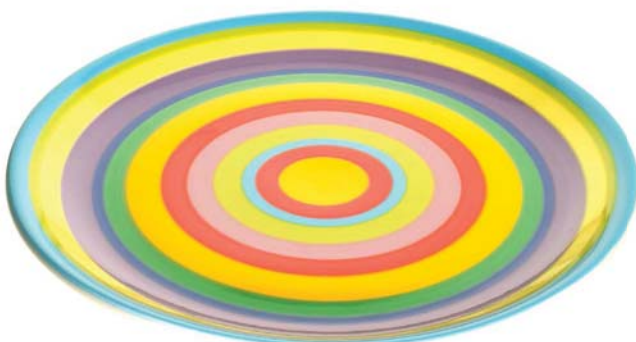

## Table top blues

A subtle variant of the rainbow theme, with blue as the base colour.

KC2103  
cup & saucer  
large

KC2100  
mug 10cm ht

KC2101  
mug 10cm ht

KC2102  
mug 15cm ht

KC2105  
bowl 15cm

KC2104  
teapot large