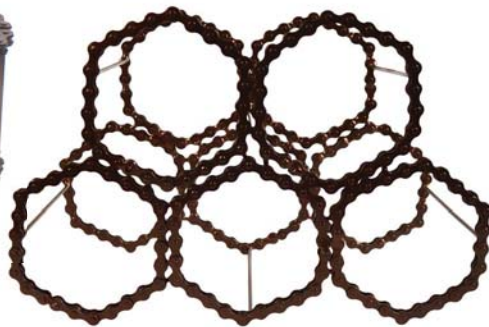

Note: the ones with handles have apertures of 8cm, and fit Bordeaux type wine bottles, many beers and spirits. The wine racks have 9.5cm apertures, and will fit larger bottles incl. champagne.

NEW

NA2235  
bike chain bottle  
opener

NA2424  
wine rack  
bestseller

NA0040  
bottle opener  
bestseller

NA19708  
bike chain 4 wine bottle  
holder w handle

ASH20210  
bike chain bottle holder  
honeycomb

NEW

NA19710  
bike chain  
supersize wine rack  
(holds 13 bottles)

## Wine corks

A great addition to our range, these designer wine corks from India are a great gift, something anyone can impress their friends with!

ASP21110  
wine cork  
blue floral

ASP21111  
wine cork  
blue & white  
square