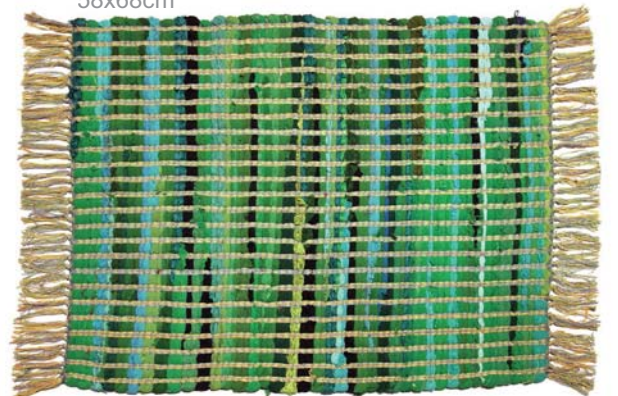

Bright colours vary

ASH2116
dhurrie gold-printed
diamond multi col
recycled textiles
100x150cm

ASH2115
dhurrie gold-printed
moroccan
recycled textiles
60x90cm

ASH1905
rag rug reds & pinks
58x68cm

ASH1906
rag rug blues
58x68cm