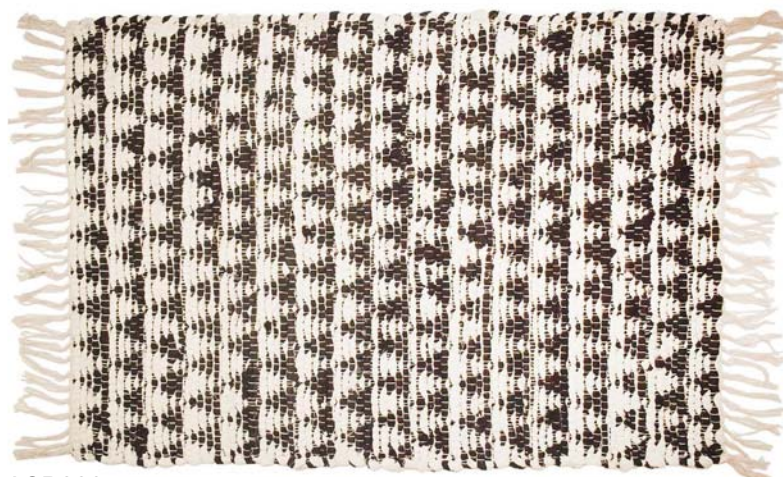

Matching rug & cushions

ASP2287
recy cotton rug triangles bl wh 60 x 90cm