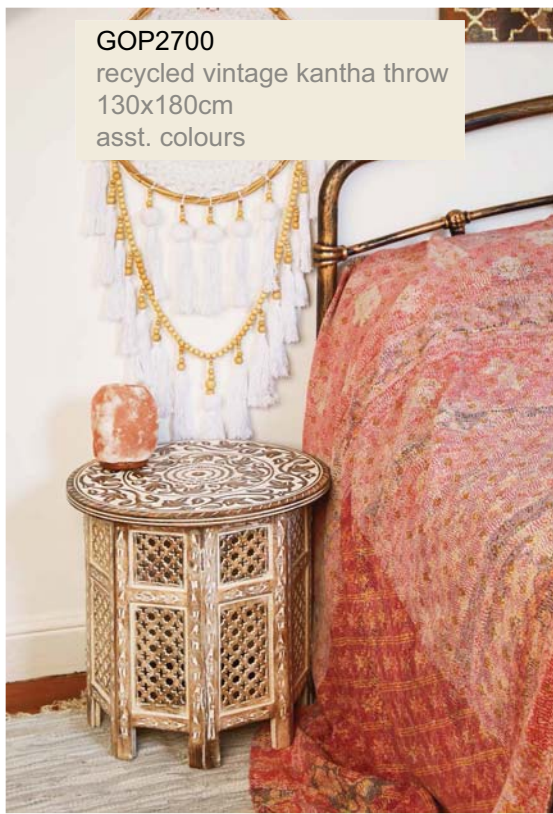

GOP2700
recycled vintage kantha throw
130x180cm
asst. colours