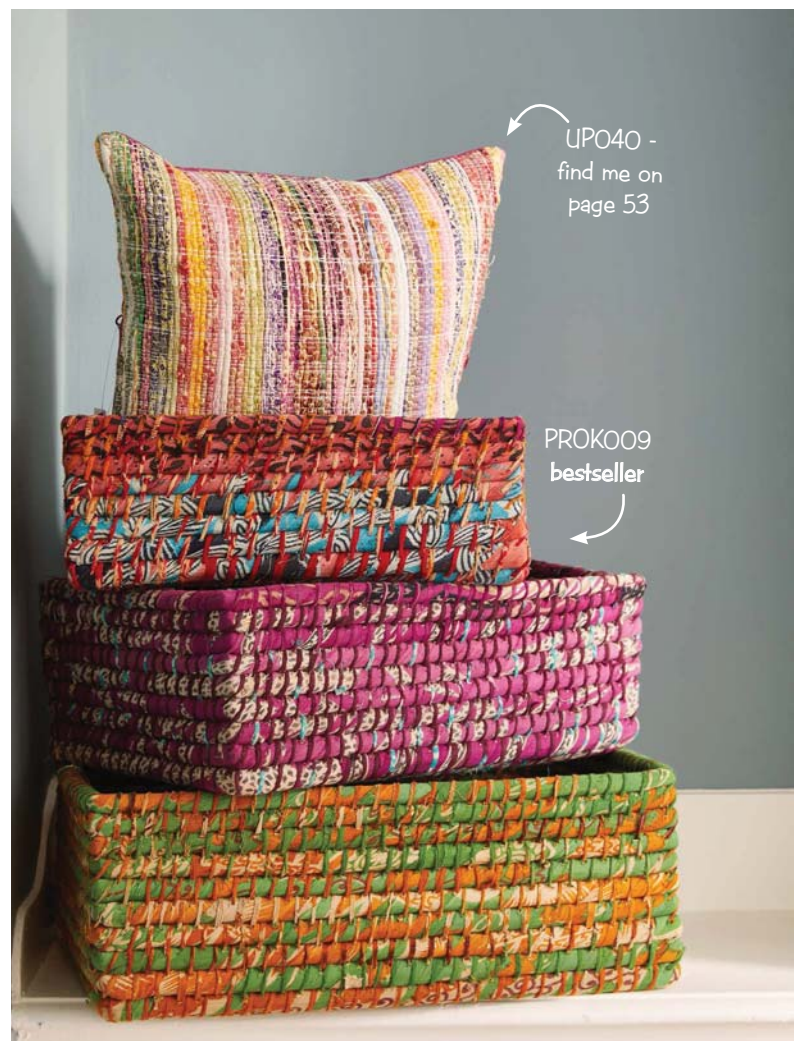

PROK010
grass & recycled sari
indigo rectangle basket
set of 2
L 39x21x28cm
M 33x18x23cm

UPO40 -
find me on
page 53

PROK009
bestseller