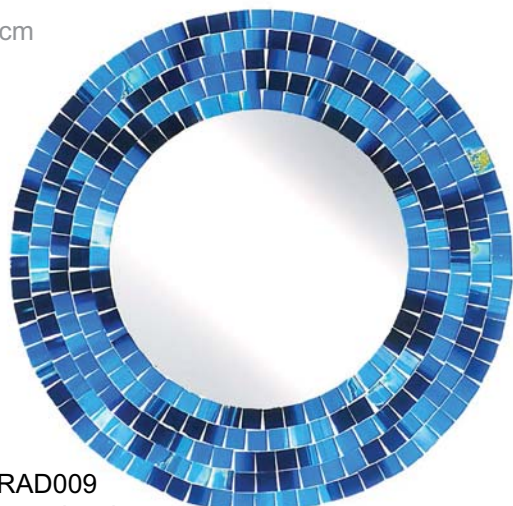

RAD009
mosaic mirror
40cm blue.