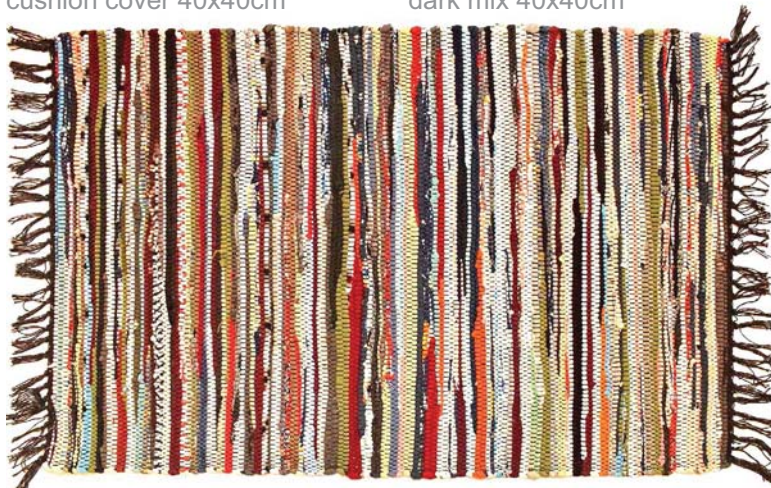

ASP2295
rag pink edge cushion cover
40x40cm

Matching rug & cushions

ASP2287
recy cotton rug triangles bl wh 60 x 90cm

ASP2294
recy rag denim weave
cushion cover 40x40cm

ASP2293
recy cotton rag cushion cover
dark mix 40x40cm