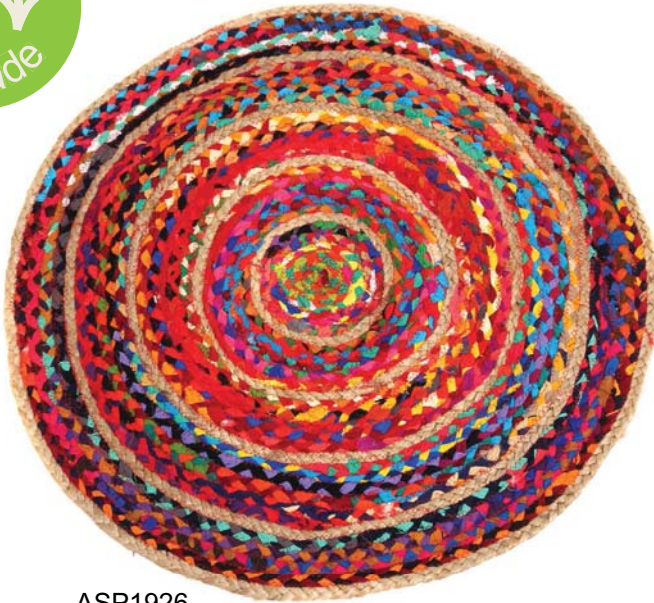

ASP1926
recycled cotton & jute,
70cm dia
bestseller