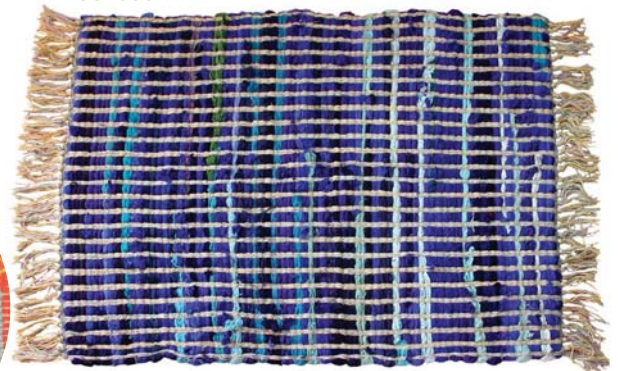

Bright colours vary

ASH2116
dhurrie gold-printed
diamond multi col
recycled textiles
100x150cm

ASH2115
dhurrie gold-printed
moroccan
recycled textiles
60x90cm

ASH1905
rag rug reds & pinks
58x68cm

ASH1906
rag rug blues
58x68cm