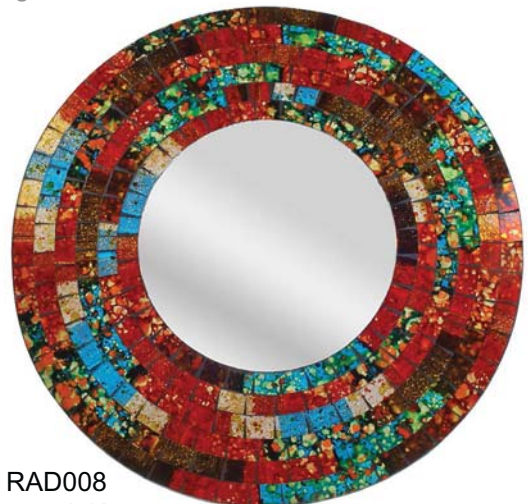

RAD008
round 40cm
reds & blues