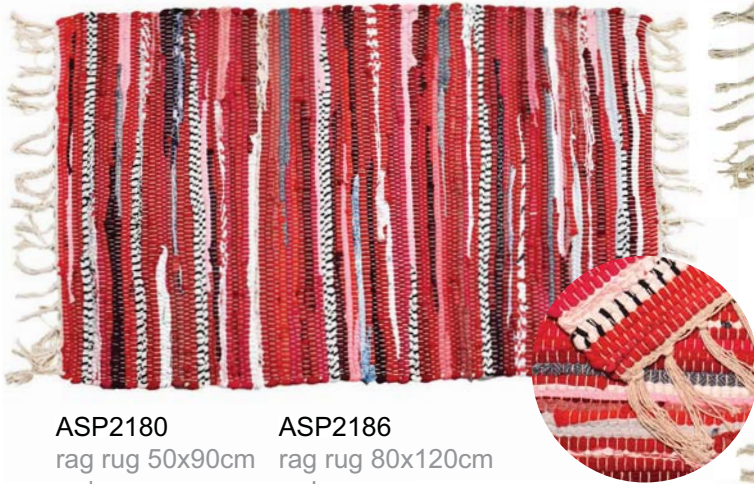

We've tried for ages to source these and now at last the artisans we work with have transformed the basic rag rug so they are geared to specific colourways. Selling well since they arrived in September 2021, they come in two sizes.

ASP2180
rag rug 50x90cm
red

ASP2186
rag rug 80x120cm
red