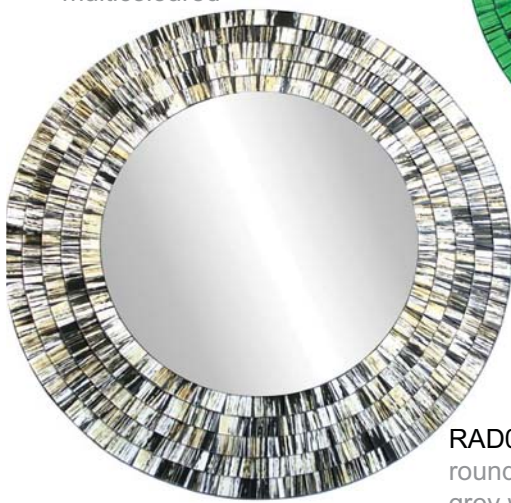

RM09
oval mirror 31x41cm
bestseller

Mosaic mirrors

RAD010
round 40cm
multicoloured
RAD011
round 60cm
multicoloured

RAD001
round 40cm
purple w gold

RAD004
round 40cm
brown

RAD003
round 40cm green

RAD002
round 40cm
grey w yellow