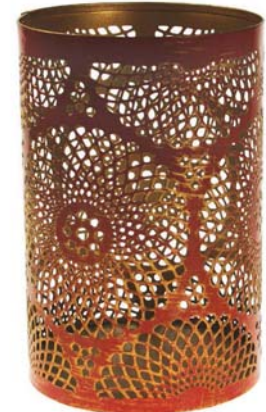

TARTNB07
red mandala
10 x 15cm ht