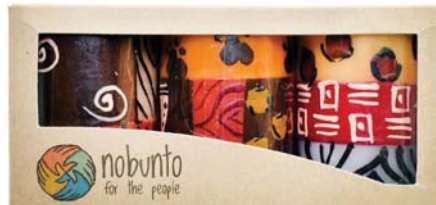

NOB011
kabisa candle
3 short in box

NOB041
uzima candle
3 short in box