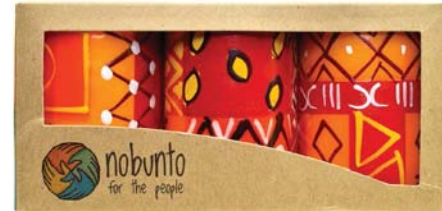

Nobunto Candles

Nobunto Candles, based in South Africa, is a new supplier for us and we highly recommend them. Their excellent packaging makes them perfect as gifts.

Dignity and pride are still missing for many in the post-apartheid era, these are key qualities which Nobunto Candles tries to instill in its workers. The suppression of human rights can still be seen today in some of the more deprived parts of South Africa. At Nobunto, the entire production process is in the hands of a small team of artisans, giving them increasing self-confidence and allowing some wonderful creative initiatives to occur. In the words of an old South African proverb, "the absence of the chief increases respect". Economically, the artisans have security and a positive feeling of responsibility for the direction of their futures.

This is the first time that Shared Earth has bought directly from South Africa and we are delighted to be doing so. Nobunto Candles runs according to WFTO (World Fair Trade Organisation) principles and is yearly certified under the Swiss Fair Trade certifier Fair For Life.