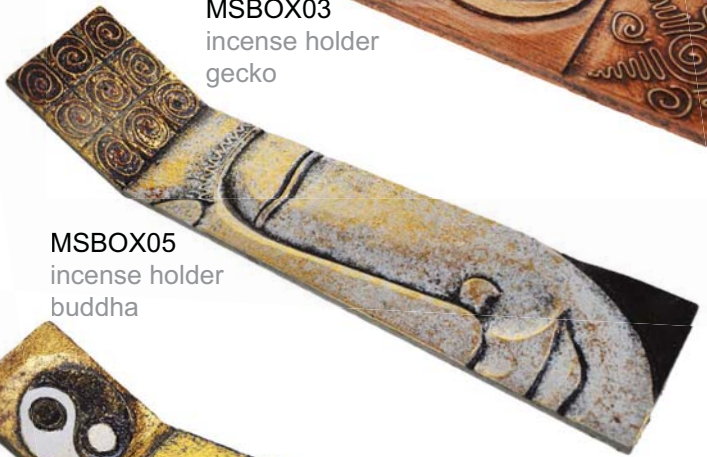

MSBOX03
incense holder
gecko