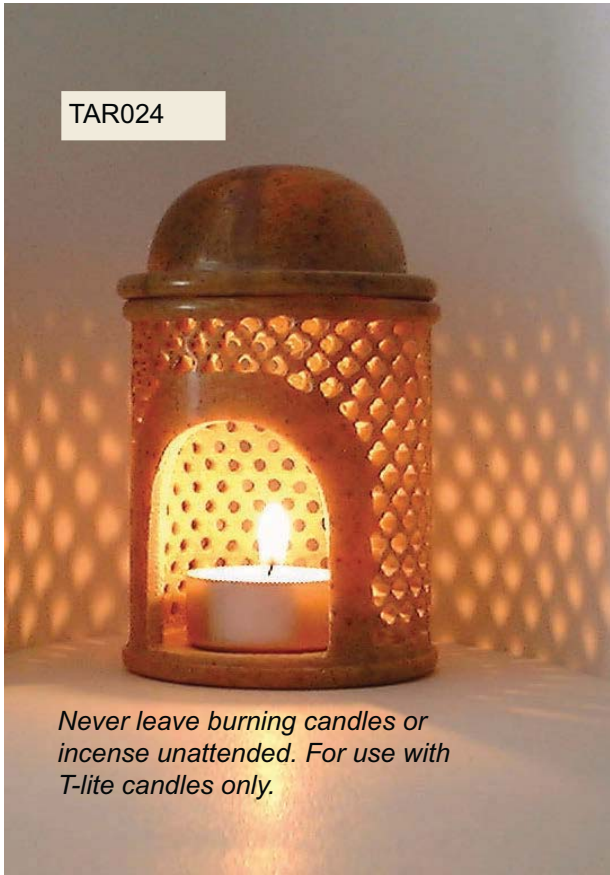

TAR024

Never leave burning candles or incense unattended. For use with T-lite candles only.