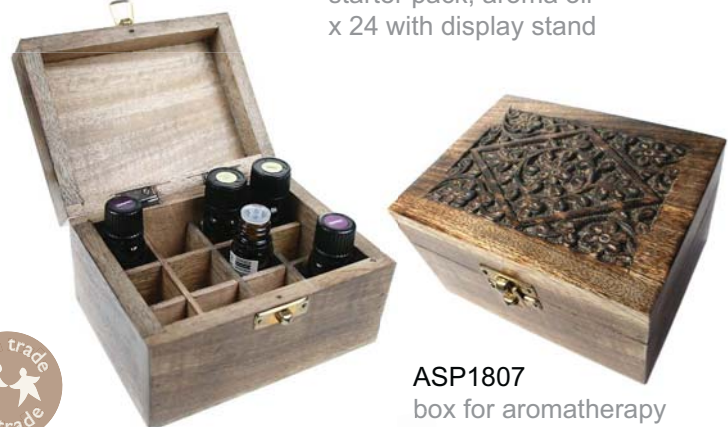

ASP1807
box for aromatherapy oils 12 compartments bestseller