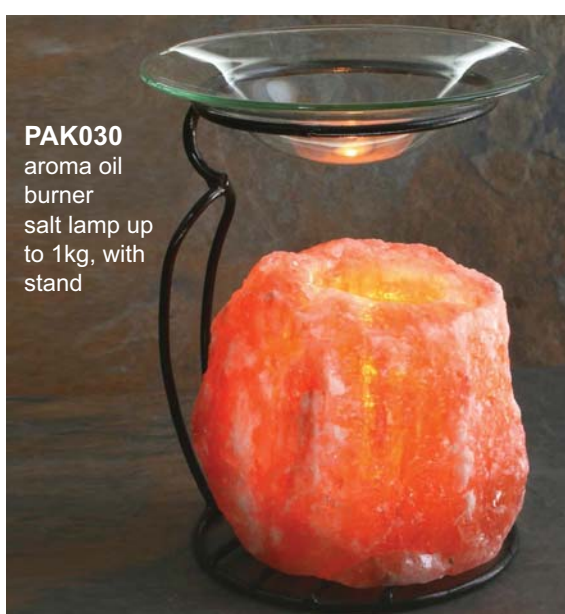

PAK031
aroma oil burner salt lamp, up to 1.5kg, side hole

PAK033
salt lamp oilburner cylinder

PAK030
aroma oil burner salt lamp up to 1kg, with stand

PAK012
cylinder aroma lamp
bestseller

NEW RANGE

TAR2230
oil burner black soapstone
half loop