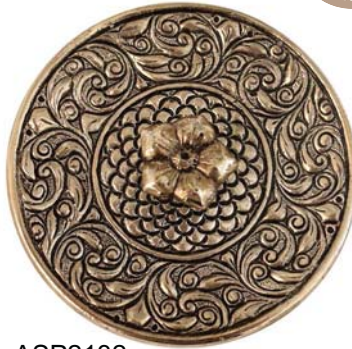

ASP2132
inc holder
floral