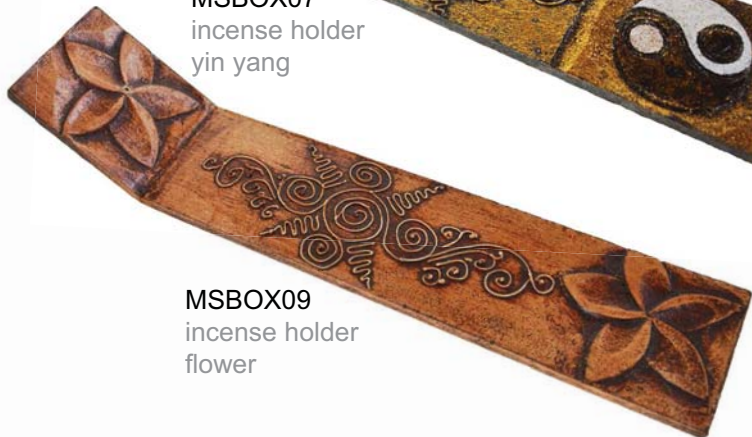

NUG005E
palm incense holder grey
bestseller

NUG005D
palm incense holder
terracotta

MSBOX03
incense holder
gecko

MSBOX05
incense holder
buddha

MSBOX07
incense holder
yin yang

MSBOX09
incense holder
flower

Coconut incense holders & ashcatchers