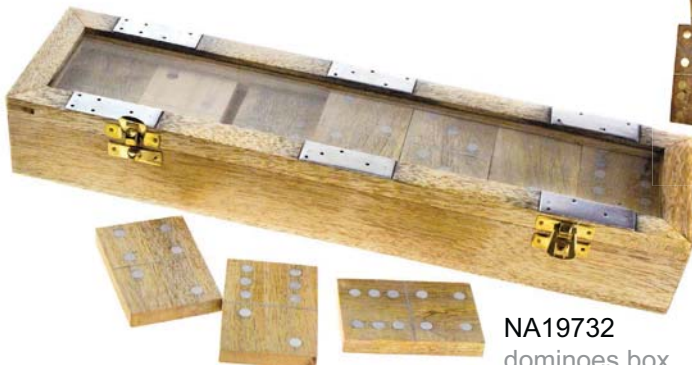

ASP1291
solitaire complete with
marbles and handy pouch
21.5cm dia

NA19732
dominoes box
38x10x5.5cm

Desk Snails

Year in year out people love the pace of life our desk snails bring any house.