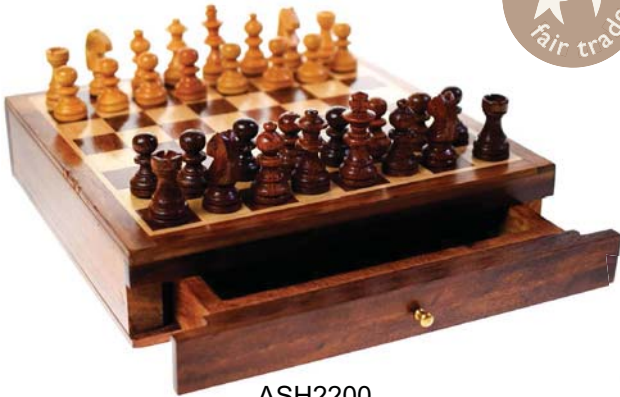

ASH215
mixed wood snail
7x8cm

ASH216
mixed wood snail
13x13cm

ASP009
box dice
SH

ASH1606
spinning tops
asst cols

ASH1607
spinning tops
asst cols

NA2100
dominoes box
15.5x5.5x4.5cm

NA2101
dominoes box
20x7x5.5cm

NEW RANGE

ASH2200
chess set 16x16x3.5cm

ASH2201
chess set travelling
15 x 15 x 4.5cm

ASH2202
chess set folding
15 x 30 x 5cm

ASH2203
chess set w
carved cover
27 x 27 x 7cm

ASH2204
noughts & crosses
7.5cm sq