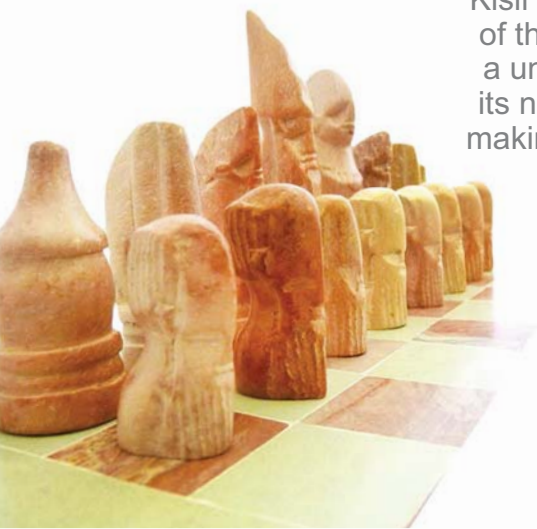

Z2143
30cm round pink & blue

Z2142
30cm round red & black

Kisii stone is named after the Kisii people of the Tabaka Hills in western Kenya. It's a unique type of soapstone, beautiful in its natural state but takes dyes vibrantly, making it ideal for carving handmade gifts like these.