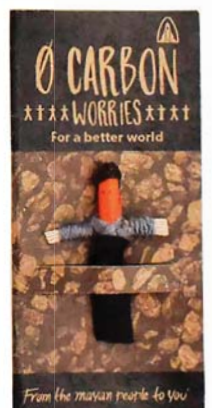

WD004ZX
CO2 worries

WD2807F
recycling worries

WD2807G
wildlife worries

WD2807H
amazon worries

WD2807J
carbon worries

The ever popular “Tree of Life” motif

The tree of life is an ancient symbol found in many cultures around the world. It represents growth, rebirth and the unity between all things, physical and spiritual. Today, of course, it’s also a symbol of the fight against climate change. Trees soak up carbon dioxide in the atmosphere. We need to stop deforestation, and plant more of them.