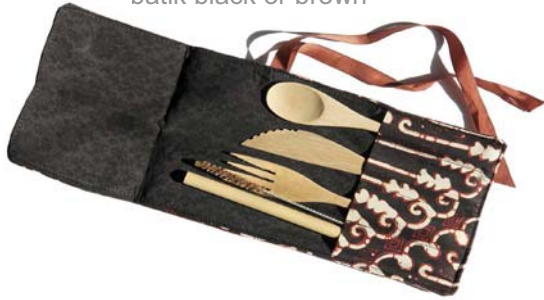

See www.jolibatrust.org.uk or email info@jolibatrust.org.uk for more info

Bamboo for kitchen and picnics

Ditch single use plastics with these handy Fair Trade bamboo alternatives!

SIS06
Bamboo 6 straw pouch with brush, batik red

SIS20
Bamboo cutlery pouch batik green

SIS21
Bamboo cutlery pouch batik black or brown

SIS33
Bamboo cutlery pouch canvas

SIS22
bamboo cutlery pouch batik red

Saa leaf party plates

Kiss goodbye to plastic plates with these 100% sustainable, compostable leaf plates. Made from a double layer of leaves, these plates are commonly used in the streets of India to serve curries and snacks.