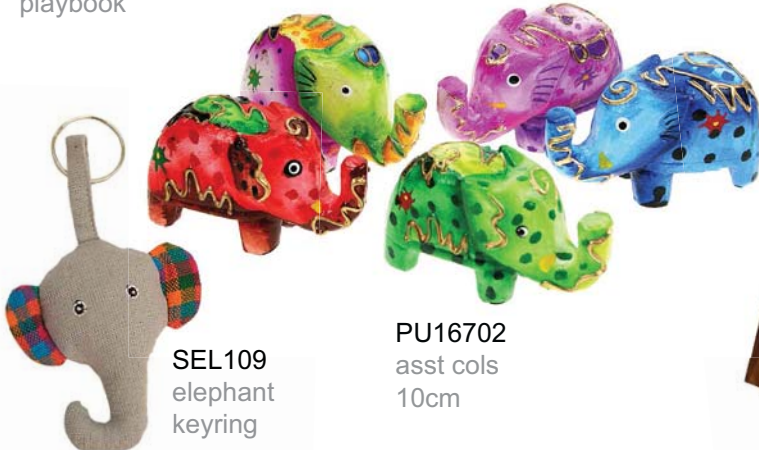

ASH1793  
14cm

ASH1794  
14cm

DE01  
elephant incense  
holders asst.

These handloom playbooks and other products are from Sri Lanka. Highly recommended

SEL102  
playbook

SEL117  
Rucksack

PDN09  
leaf notebook  
elephant blue  
19x19cm