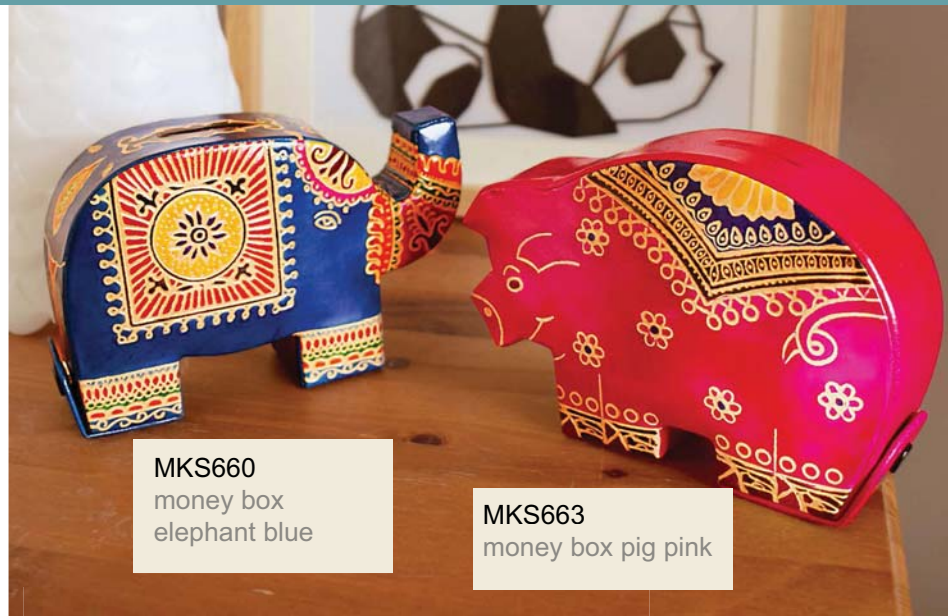

MKS29  
frog

MKS31  
cat black  
bestseller

MKS1023  
elephant

MKS1600

MKS1602

MKS1603  
bee

MKS1605  
butterfly

MKS1606  
puffin

# Leather Money Boxes

Our money boxes and the purses overleaf are all handcrafted by our Fair Trade leather supplier in Kolkata. We're especially keen to support this supplier because they've suffered badly from Covid (and Mithu, their CEO has also been off work for some months following brain surgery).