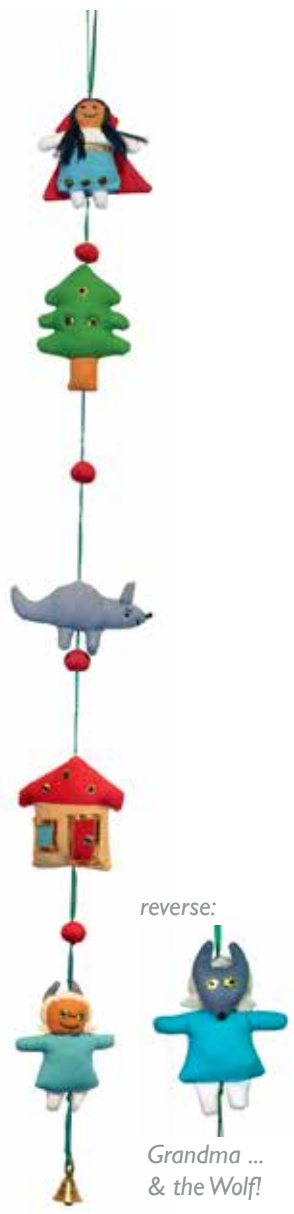

SASHI907
Little Red Riding Hood
75cm