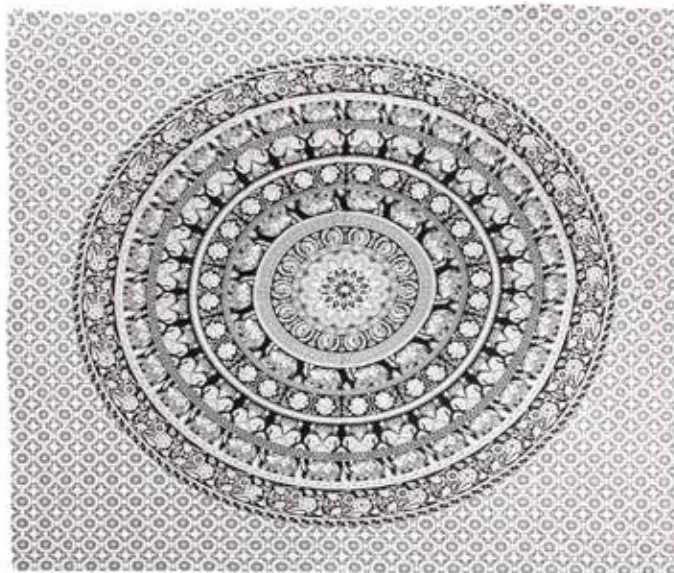

Excellent as bath mats.

ASH1905
rag rug
reds & pinks, 58x68cm

ASH1906
rag rug
blues, 58x68cm

ASH1907
rag rug
greens, 58x68cm

By cutting out white rags, this new range of rag rugs is packed with even more intense colour than our standard range.

GOP17300
sadhna azzarak, 220x270cm

GOP1702
mandala print, 210 x 230 cm
asst. colours bestseller

Throws

NEW RANGE

A fabulous and vibrant range of new throws, many featuring mandalas.

GOPI925
mandala blue circle, 180 cm dia

GOPI927
mandala pinks, 210 x230cm

GOPI920
mandala blue circle, 210x230 cm

GOPI926
mandala black on white, 210 x230cm

GOPI924
mandala gold & black, 210 x230cm

GOPI928
mandala scalloped & tasseled 210 x230cm

GOP1922
mandala multicolour, 210x230cm

GOP1921
mandala blue & turquoise, 210 x230cm

GOP1923
mandala black on white, 210 x230cm