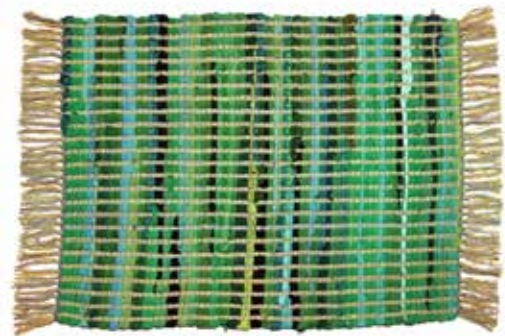

Cotton rugs

The subtle geometric designs and colours of these Fair Trade cotton rugs enable them to blend effortlessly with contemporary furniture and décor.

ASHI885
diamond pattern rug,
80 x 120cm black

ASH1911
cotton throw - diamonds red, 150x125cm

ASH1912
cotton throw - diamonds yellow, 150x125cm

ASH1913
cotton throw - crosses green, 150x125cm

ASH1914
cotton throw - crosses blue, 150x125cm

ASH1915
cotton throw - crosses red, 150x125cm

Excellent as bath mats.

ASH1905
rag rug
reds & pinks, 58x68cm

ASH1906
rag rug
blues, 58x68cm

ASH1907
rag rug
greens, 58x68cm

By cutting out white rags, this new range of rag rugs is packed with even more intense colour than our standard range.

NEW RANGE

Round rag rugs

Rag rugs made from a variety of different materials: some from polyester, others from cotton and jute. They are assembled in a clothing workshop in Tripur, southern India from the fabrics left over from the production of fashion clothing .