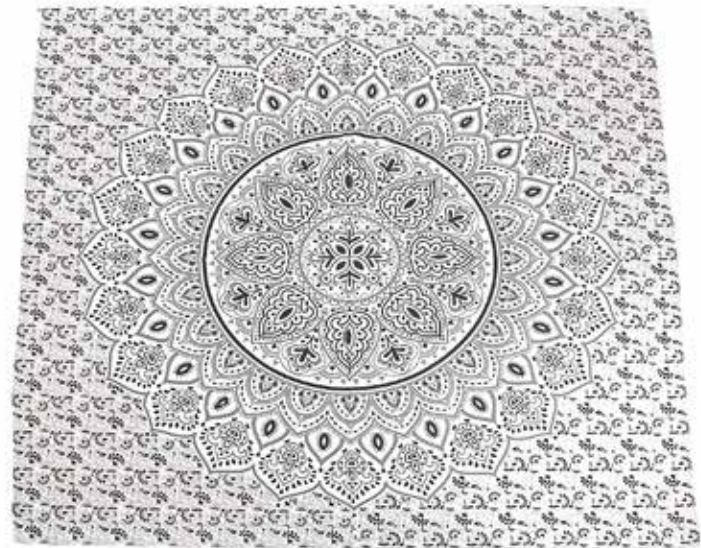

Patchwork kantha throws

Enjoy an explosion of colour from our vibrant kantha-stitch throws. Produced by Fair Trade producers in India; each throw is unique.

GOP17301
beige stonewash,
220x270cm
bestseller

GOP17300
sadhna azzarak, 220x270cm

GOP1702
mandala print, 210 x 230 cm
asst. colours bestseller

Throws

NEW RANGE

A fabulous and vibrant range of new throws, many featuring mandalas.

GOPI925
mandala blue circle, 180 cm dia

GOPI927
mandala pinks, 210 x230cm

GOPI920
mandala blue circle, 210x230 cm

GOPI926
mandala black on white, 210 x230cm

GOPI924
mandala gold & black, 210 x230cm

GOPI928
mandala scalloped & tasseled 210 x230cm

GOP1922
mandala multicolour, 210x230cm

GOP1921
mandala blue & turquoise, 210 x230cm

GOP1923
mandala black on white, 210 x230cm