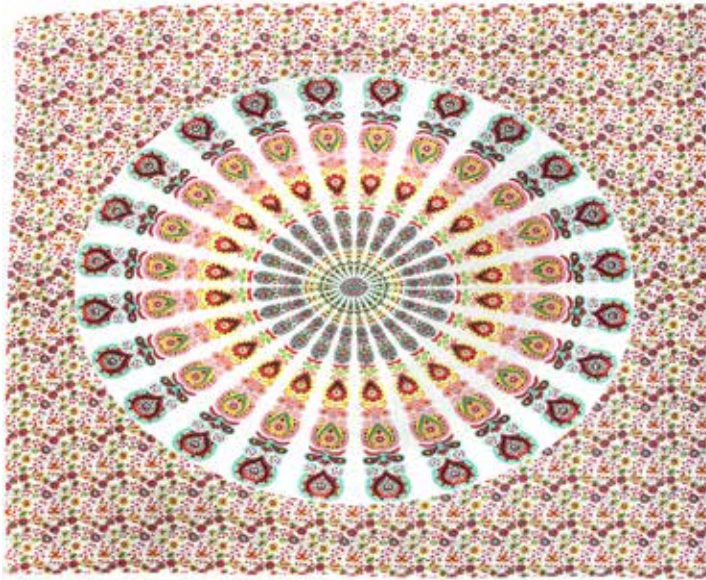

Cotton rugs

The subtle geometric designs and colours of these Fair Trade cotton rugs enable them to blend effortlessly with contemporary furniture and décor.

ASHI885
diamond pattern rug,
80 x 120cm black

GOP17300
sadhna azzarak, 220x270cm

GOP1702
mandala print, 210 x 230 cm
asst. colours bestseller

Throws

NEW RANGE

A fabulous and vibrant range of new throws, many featuring mandalas.

GOPI925
mandala blue circle, 180 cm dia

GOPI927
mandala pinks, 210 x230cm

GOPI920
mandala blue circle, 210x230 cm

GOPI926
mandala black on white, 210 x230cm

GOPI924
mandala gold & black, 210 x230cm

GOPI928
mandala scalloped & tasseled 210 x230cm

GOP1922
mandala multicolour, 210x230cm

GOP1921
mandala blue & turquoise, 210 x230cm

GOP1923
mandala black on white, 210 x230cm