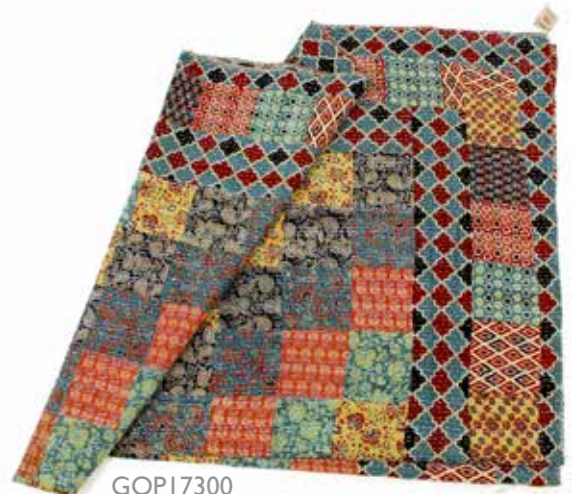

GOP17300
sadhna azzarak, 220x270cm