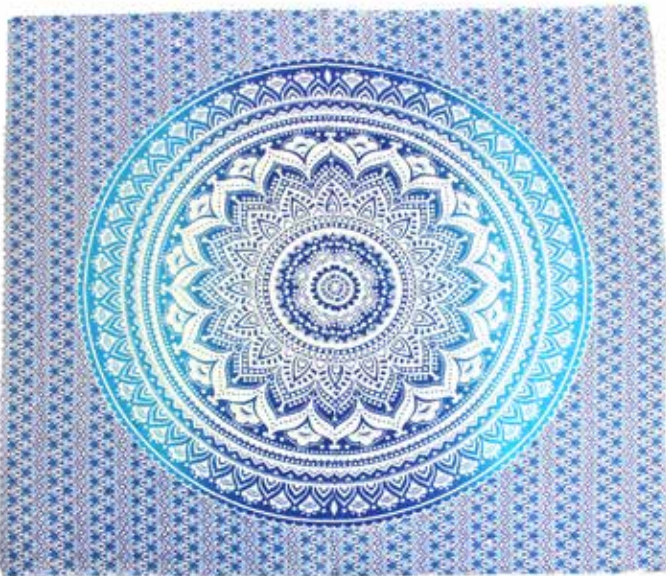

GOP17300
sadhna azzarak, 220x270cm

GOP1702
mandala print, 210 x 230 cm
asst. colours bestseller

Throws

NEW RANGE

A fabulous and vibrant range of new throws, many featuring mandalas.

GOPI925
mandala blue circle, 180 cm dia

GOPI927
mandala pinks, 210 x230cm

GOPI920
mandala blue circle, 210x230 cm

GOPI926
mandala black on white, 210 x230cm

GOPI924
mandala gold & black, 210 x230cm

GOPI928
mandala scalloped & tasseled 210 x230cm

GOP1922
mandala multicolour, 210x230cm

GOP1921
mandala blue & turquoise, 210 x230cm

GOP1923
mandala black on white, 210 x230cm