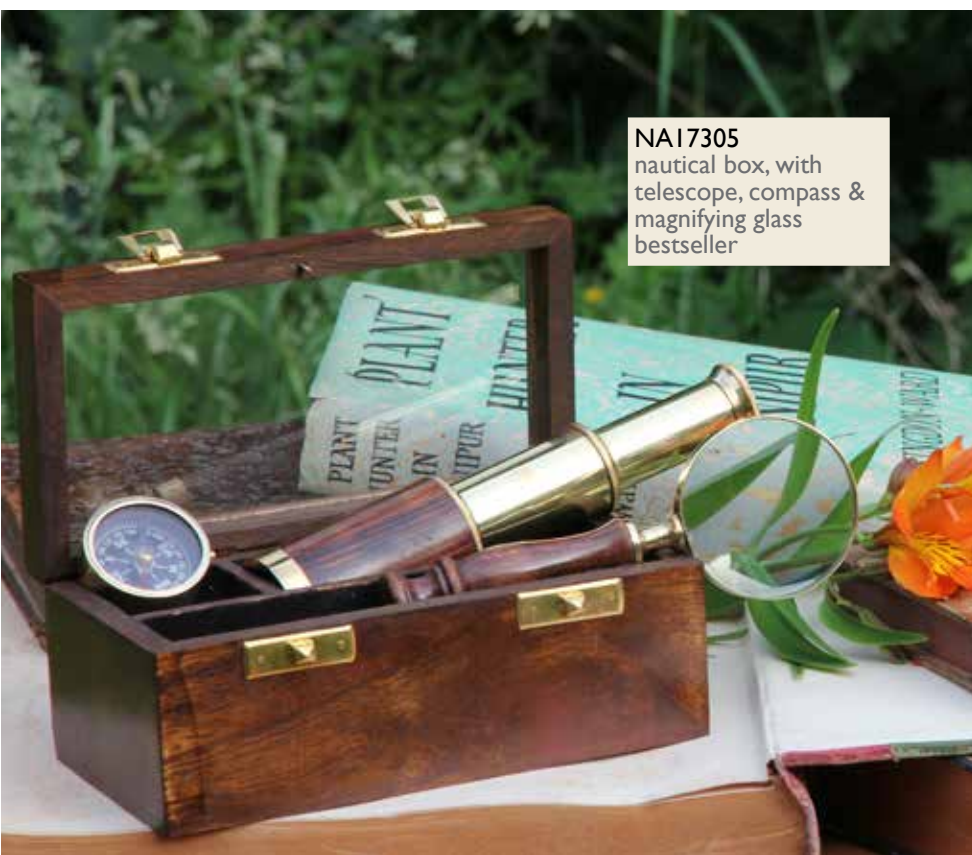

NAI7311
sand timer,
mango wood
bestseller

NAI7308
compass key chain
bestseller

NAI7305
nautical box, with
telescope, compass &
magnifying glass
bestseller