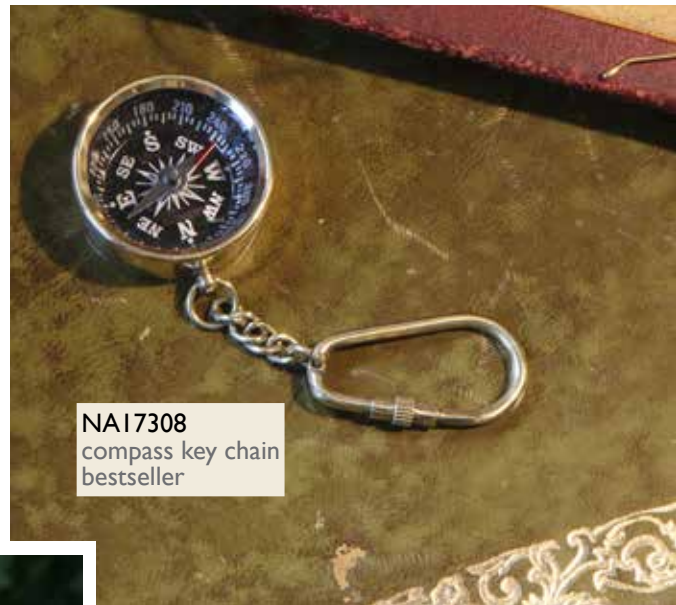

Great Explorer

Perfect gifts for the intrepid explorer, steampunk or role player in us all!

Timepieces, compasses, opticals, whistle, treasure chest, traveller journal, decorative old globe ... these replicas of a bygone age are made by a Guaranteed Fair Trade member of WFTO based in Moradabad, India.