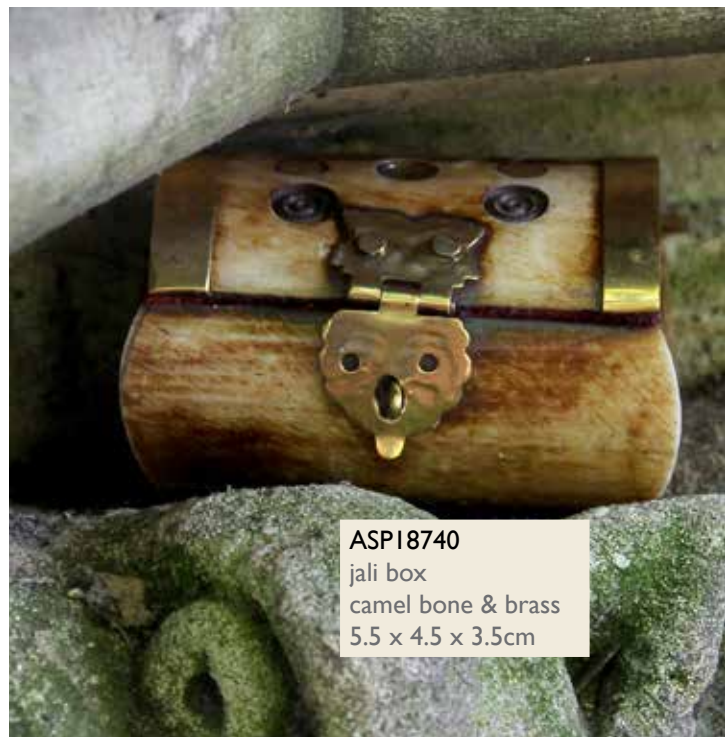

Hide your treasures in our beautiful velvet-lined camel bone jali trinket boxes. Celebrate the joy of travel with these amazing gifts.

And, best of all, these are all Fair Trade products!

NAI8715
Marie Rose pocket sundial & compass in brass bestseller

ASPI8741
jali box, camel bone & brass
7 x 5.5 x 3.5cm

ASPI8740
jali box
camel bone & brass
5.5 x 4.5 x 3.5cm

NAI8719
 small brass telescope in
 box
 15cm when extended
 bestseller

NAI8717
 compass sundial
 brass
 8 x 8 x cm