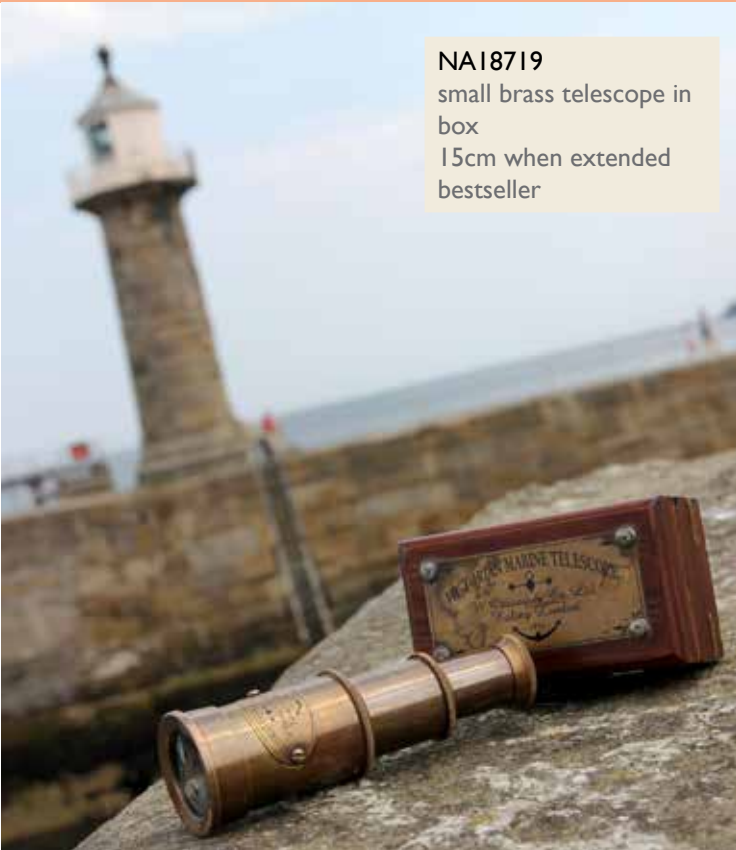

ASPI8741
jali box, camel bone & brass
7 x 5.5 x 3.5cm

ASPI8740
jali box
camel bone & brass
5.5 x 4.5 x 3.5cm

NAI8719
 small brass telescope in
 box
 15cm when extended
 bestseller

NAI8717
 compass sundial
 brass
 8 x 8 x cm