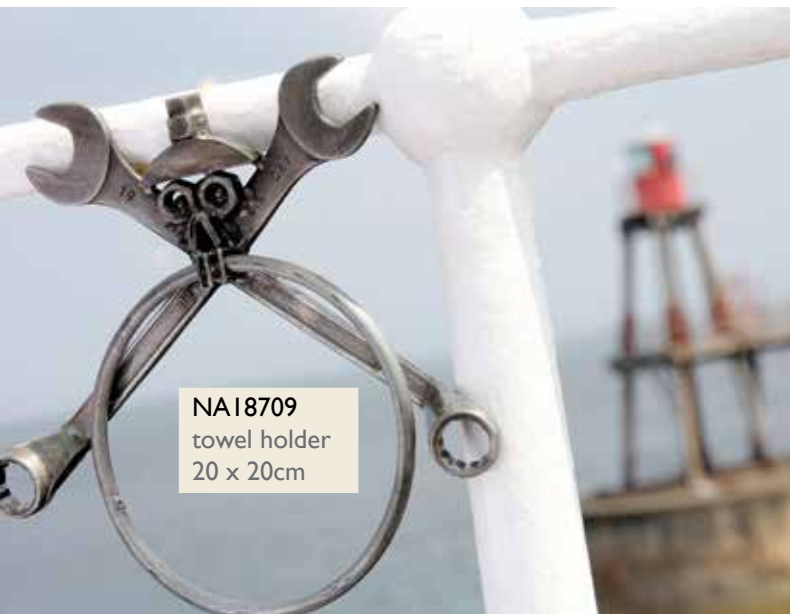

NA18704
bike chain & nut cat
13x15cm
bestseller

NA18706
bike chain & nut scorpion
17x12cm
bestseller

NA18707
spanner coat hook
17 x 8.5cm

NA18708
large spanner coat hook
20 x 10.5cm
bestseller

NA18709
towel holder
20 x 20cm