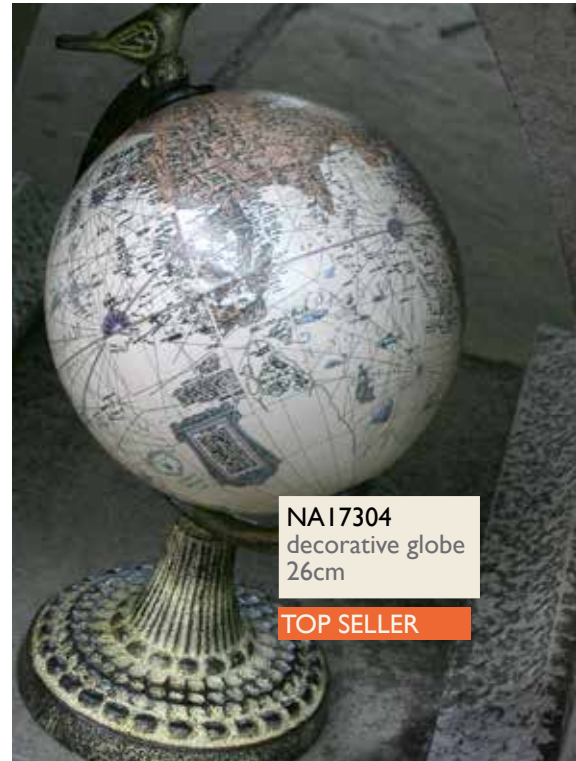

NA17313  
stop watch with chain

NA17311  
sand timer,  
mango wood

**Great Explorer**

Perfect gifts for the intrepid explorer, steampunk or role player in us all!

Timepieces, compasses, opticals, whistle, treasure chest, traveller journal, decorative old globe ... these replicas of a bygone age are made by a Guaranteed Fair Trade member of WFTO based in Moradabad, India.

NA17308  
compass key chain

NA17305  
nautical box, with  
telescope, compass &  
magnifying glass

NA17304  
decorative globe  
26cm

TOP SELLER

Bestselling Range

NAI8720  
magnifying glass and  
letter opener in box