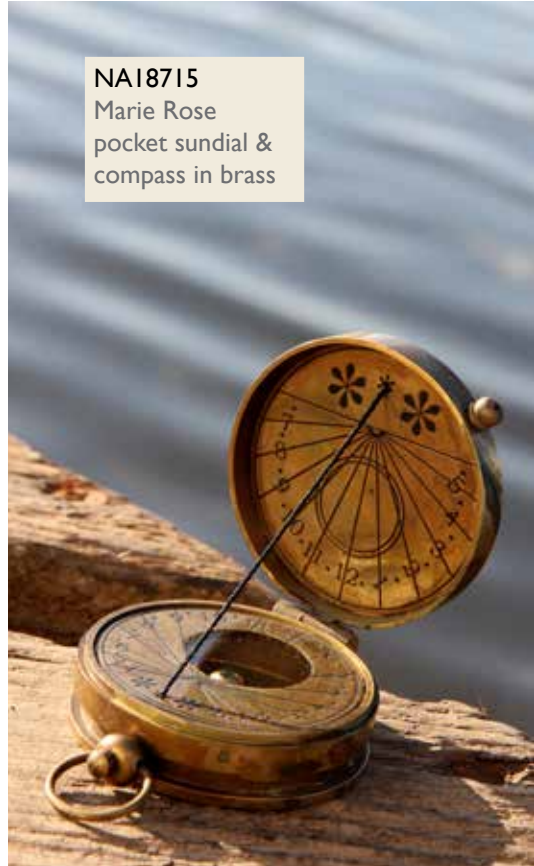

NA18715
Marie Rose
pocket sundial &
compass in brass