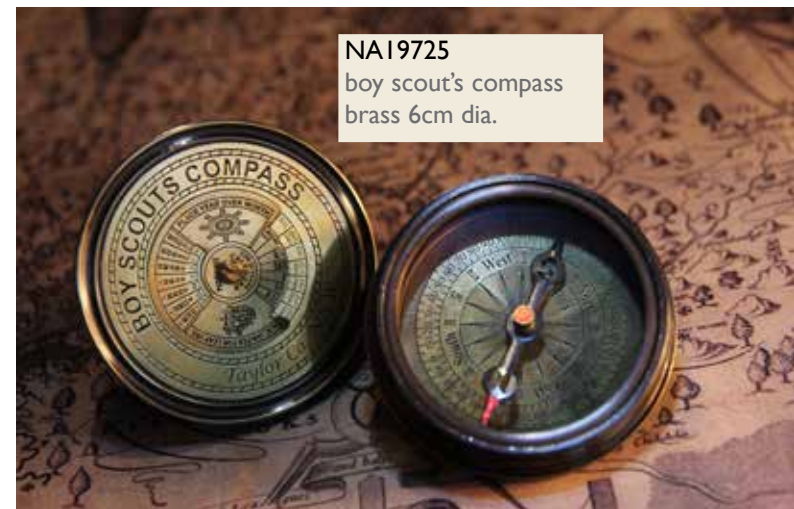

NAI9723  
compass watch  
royal navy

NAI9730  
magnifying glass fold  
up, with anchor

ASPI9700  
spitfire compass  
with engraved lid  
8cm dia.

NAI7309  
whistle  
key chain

NAI9729  
rectangular  
magnifying glass  
22 x 6cm

NAI9726  
keyring "ship's wheel"  
compass, brass  
5cm dia.

NAI9725  
boy scout's compass  
brass 6cm dia.