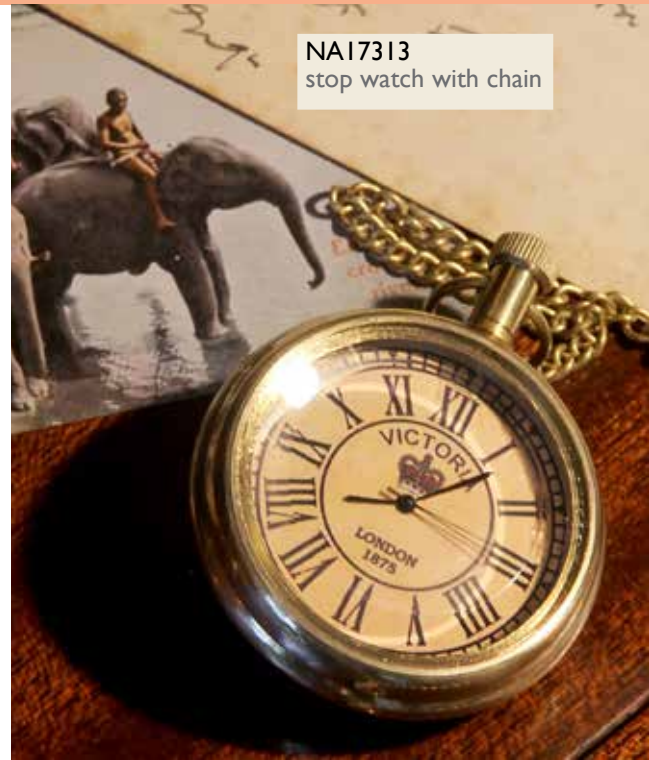

# great explorer

NA17306  
compass in  
leather case

NA17310  
magnifying glass  
key chain

NA19728  
magnifying glass  
Henry Hughes Ltd.  
13 x 5.5cm

NA17317  
notebook with  
map cover

NA17312  
brass, 100 years  
calendar

NA17313  
stop watch with chain

NA17311  
sand timer,  
mango wood

**Great Explorer**

Perfect gifts for the intrepid explorer, steampunk or role player in us all!

Timepieces, compasses, opticals, whistle, treasure chest, traveller journal, decorative old globe ... these replicas of a bygone age are made by a Guaranteed Fair Trade member of WFTO based in Moradabad, India.