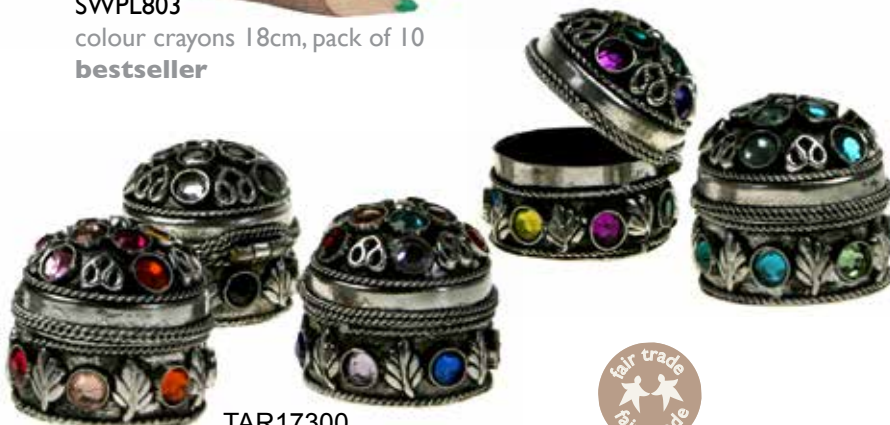

TAR17300
pill box with gems,
asst. colours