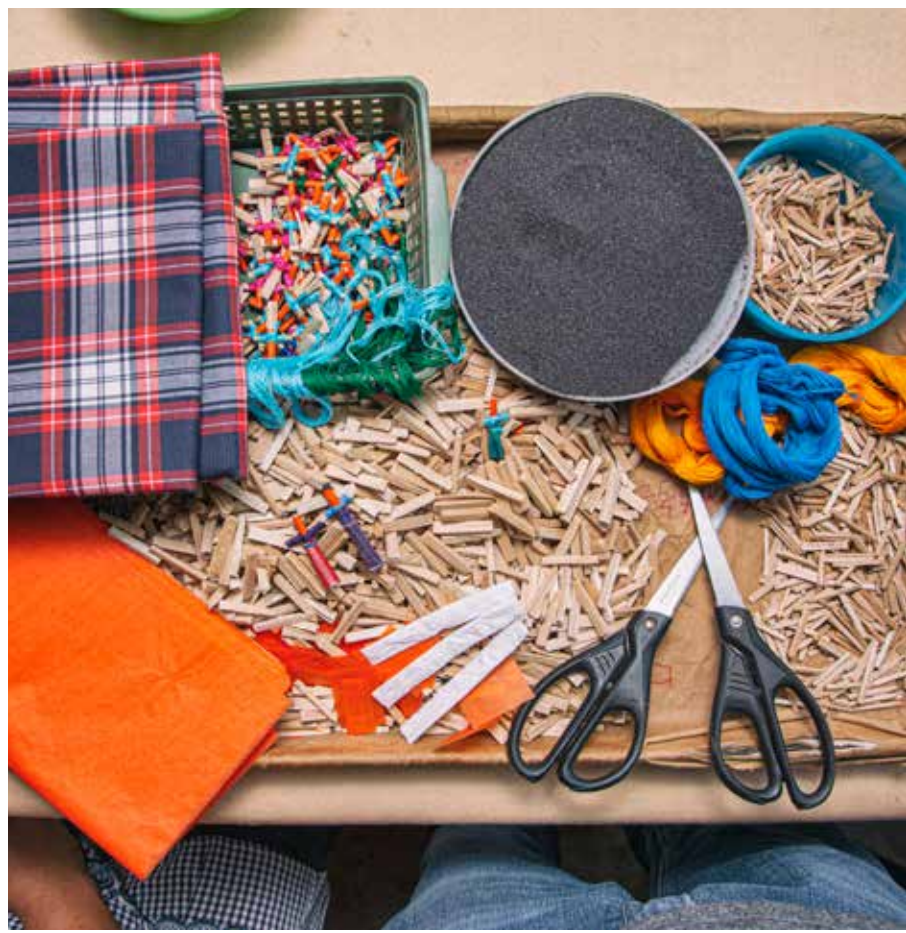

Great Gift Idea!

CRE004