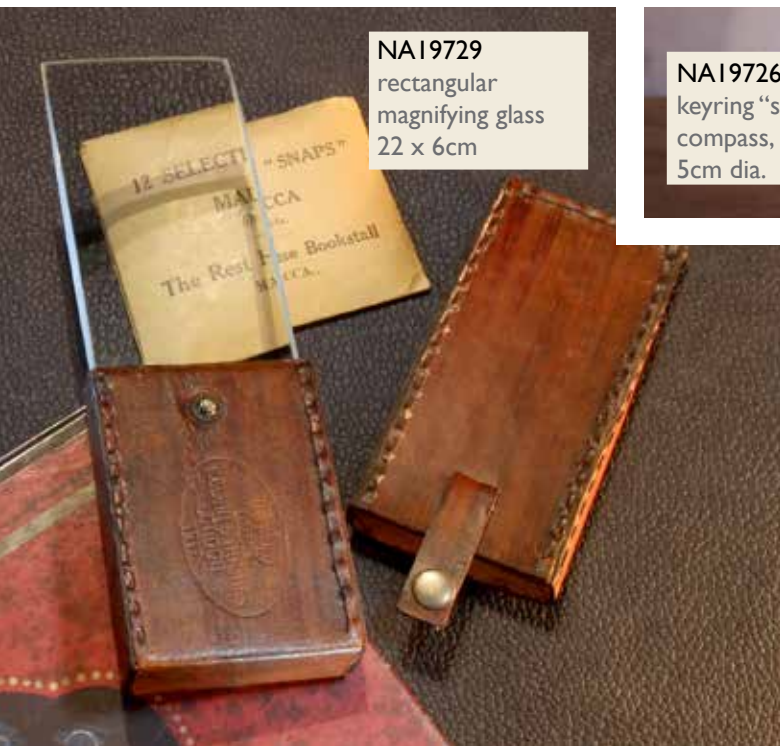

NAI9723  
compass watch  
royal navy

NAI9730  
magnifying glass fold  
up, with anchor

ASPI9700  
spitfire compass  
with engraved lid  
8cm dia.

NAI7309  
whistle  
key chain

NAI9729  
rectangular  
magnifying glass  
22 x 6cm