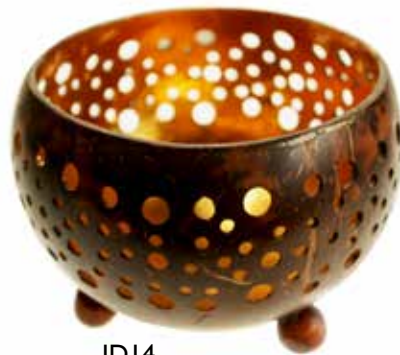

T-lite holders, hanging bowls and incense holders made from a material that is as sustainable as they come!

ID13
cut coconut bowl, with gold lacquer inner

ID19
floral cut coconut bowl, with silver lacquer inner

ID14
polka dots cut coconut bowl, with gold lacquer inner

ID20
filigree cut coconut bowl, with silver lacquer inner

ID21
filigree cut coconut bowl, with gold lacquer inner

ID41

ID31
cut coconut bowl, leaf
with silver lacquer inner