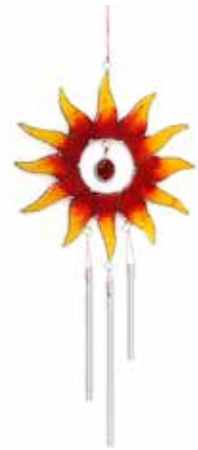

DNGQR1603
16cm
with chimes