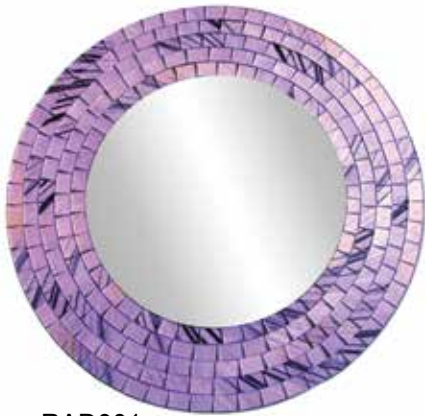

RM06
3x3" triple frame

RM04
set 4 coasters 10x10cm
bestseller

RM05
6x4" frame

RM01
bowl 30x30cm

RM09
oval mirror 31x41cm

RM07
round mirror 40cm
RM08
round mirror 50cm

Mosaic mirrors

RAD001
round 40cm
purple w gold

RAD002
round 40cm
grey w yellow

RAD003
round 40cm green

RAD004
round 40cm
brown

RAD005
round 40cm
concentric circles with dots:
red, blue, yellow, green

RAD006
round 60cm
green, red, yellow, purple

RAD007
round 60cm
5 concentric
circles of
coloured
rectangles