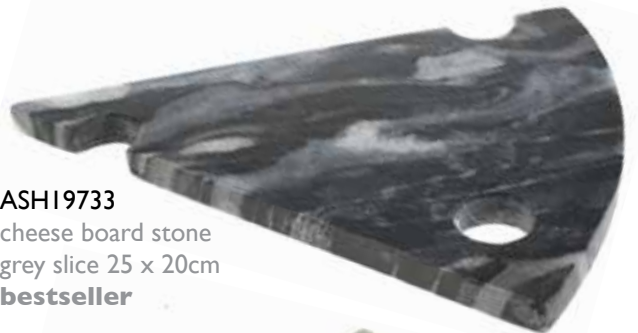

Cheese & food boards

Cool stone and the warm tones of natural wood make a perfect backdrop for the finest foods.

These are great statement pieces, guaranteed to create an impression and the mouse-themed cheese cutters simply add to the fun.

NEW

NEW

NEW