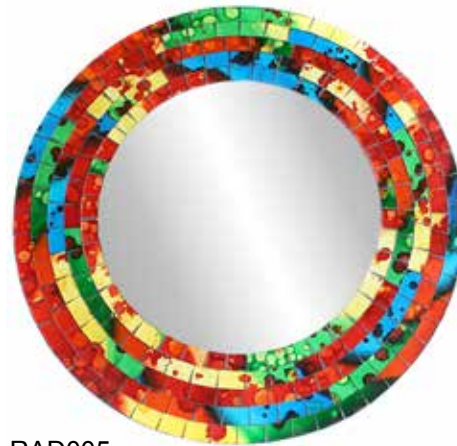

RM06
3x3" triple frame

RM04
set 4 coasters 10x10cm
bestseller

RM05
6x4" frame

RM01
bowl 30x30cm

RM09
oval mirror 31x41cm

RM07
round mirror 40cm
RM08
round mirror 50cm

Mosaic mirrors

RAD001
round 40cm
purple w gold

RAD002
round 40cm
grey w yellow

RAD003
round 40cm green

RAD004
round 40cm
brown

RAD005
round 40cm
concentric circles with dots:
red, blue, yellow, green

RAD006
round 60cm
green, red, yellow, purple

RAD007
round 60cm
5 concentric
circles of
coloured
rectangles