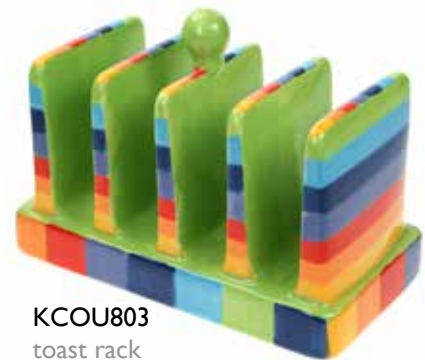

KCMU871
mug 10cm height

KCMU912
mug and spoon

KCMU897
mug 10cm height

KCMU872
mug 15cm height

KCAU800
large cup and saucer

KCCU820
rainbow espresso
cup & saucer

KCCU808
cup and saucer
bestseller

KCBU816
bowl/sugar bowl 16cm

KCPU801
plate small 18cm

KCPU802
plate large 26cm

KCBU820
pasta bowl
22cm dia

KCBU826
large salad bowl
20cm dia

KCEC101
egg cup

KCBU825
tapas bowl
10cm dia

KCI601
salt and pepper set

KCOU804
'curvy' toast rack
17cm length

KCOU803
toast rack

kitchen/bathroom

KCFU800
butter dish
bestseller

JCJU801
rainbow storage jar
14x12cm

JCJU802
rainbow storage jar
18x14cm

KCTB01
rainbow toothbrush holder

KCSU800
rainbow soap dish

KCI600
oilburner
bestseller