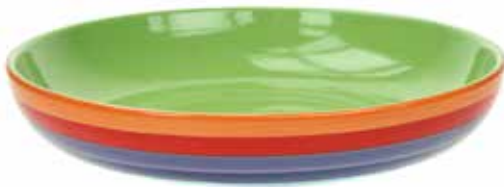

KCTU814
teapot - large, 15cm height

KCOU801
tea for one, 14cm height

KCTU813
teapot - small, 12 cm height

KCJU801

KCJU800
jug 9cm

KCJU802
jug 14cm

KCOU100
sugar bowl

KCMU825
mug 10cm height

KCMU871
mug 10cm height

KCMU912
mug and spoon

KCMU897
mug 10cm height

KCMU872
mug 15cm height

KCAU800
large cup and saucer

KCCU820
rainbow espresso
cup & saucer

KCCU808
cup and saucer
bestseller

KCBU816
bowl/sugar bowl 16cm

KCPU801
plate small 18cm

KCPU802
plate large 26cm

KCBU820
pasta bowl
22cm dia

KCBU826
large salad bowl
20cm dia

KCEC101
egg cup

KCBU825
tapas bowl
10cm dia

KCI601
salt and pepper set

KCOU804
'curvy' toast rack
17cm length