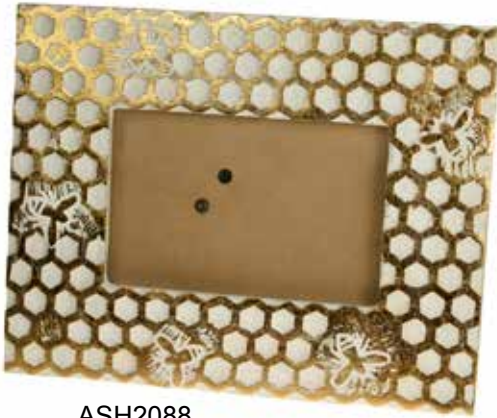

A Fair Trade product made from sustainable mango wood in Saharanpur, India.

ASH2086
box
15x10x7cm

ASH2089
key cabinet
27.5cm ht

ASH2092
hexagonal box 16 x 19cm

ASH2088
honeycomb
photo frame 4x6"

NB: All our
photoframes
can be used
either for
landscape or
portrait photos