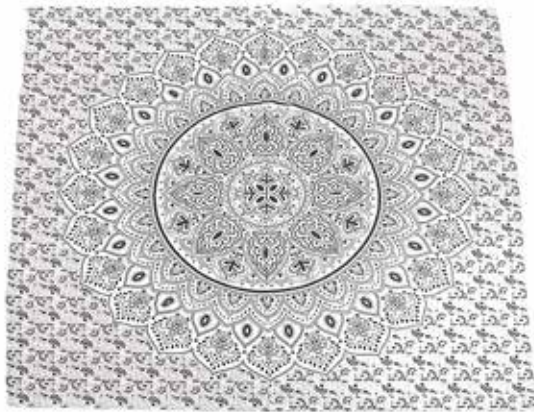

AN06
shell coaster sq
asst shapes on white

AN07
shell coaster round
asst shapes on black

AN08
shell coaster round
gold & white brickwork

AN09
shell coaster round
chessboard

AN10
shell coaster round
white circles on black

Throws

A fabulous and vibrant range of cotton throws, featuring a variety of mandalas.

GOPI920
mandala elephant, batik style,
210x230 cm

GOPI921
mandala blue & turquoise, 210 x230cm

GOPI922
mandala multicolour, 210x230cm

GOPI923
mandala black on white, 210 x230cm

GOP1924
mandala gold & black, 210 x230cm

GOP1928
mandala scalloped & tasseled 210 x230cm
bestseller

GOP1926
mandala black on white, 210 x230cm

GOP1927
mandala pinks, 210 x230cm