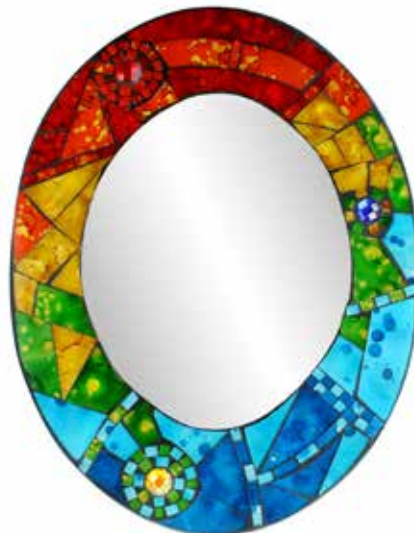

RM06
3x3" triple frame

RM04
set 4 coasters 10x10cm
bestseller

RM05
6x4" frame

RM01
bowl 30x30cm

RM09
oval mirror 31x41cm

RM07
round mirror 40cm
RM08
round mirror 50cm

Mosaic mirrors

RAD001
round 40cm
purple w gold

RAD002
round 40cm
grey w yellow

RAD003
round 40cm green

RAD004
round 40cm
brown

RAD005
round 40cm
concentric circles with dots:
red, blue, yellow, green

RAD006
round 60cm
green, red, yellow, purple

RAD007
round 60cm
5 concentric
circles of
coloured
rectangles