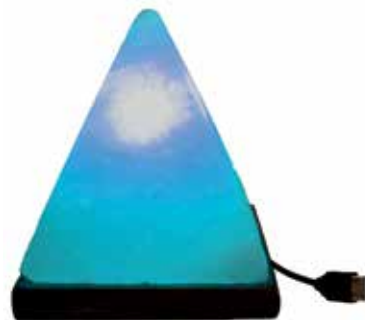

PAK024
pyramid
9-10cm ht