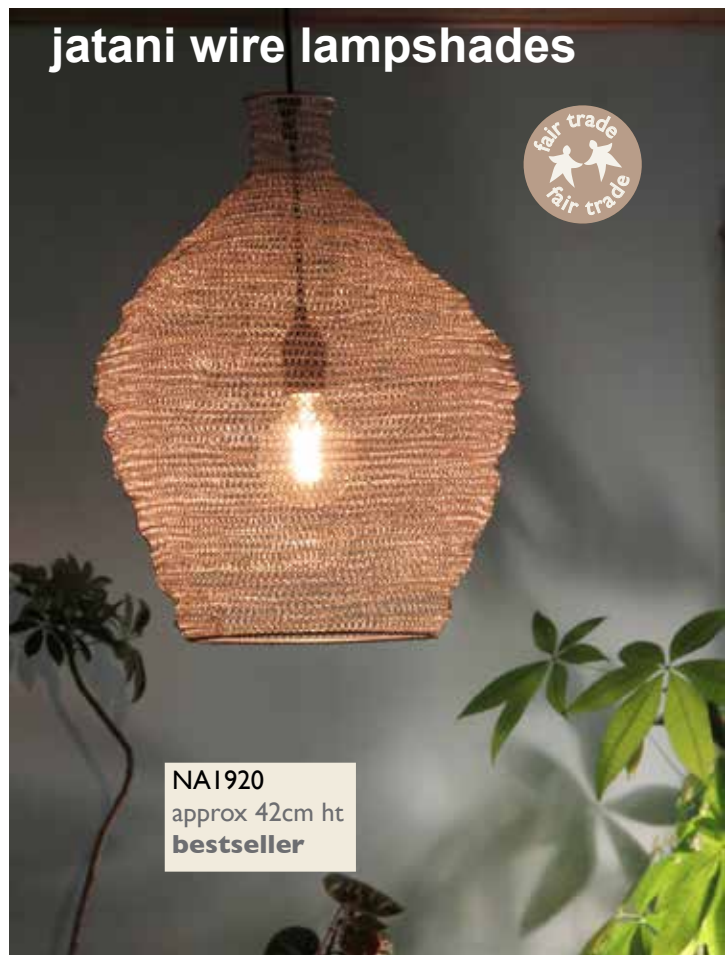

KIR01
onion lampshade
30cm ht

jatani wire lampshades

NAI920
approx 42cm ht
bestseller