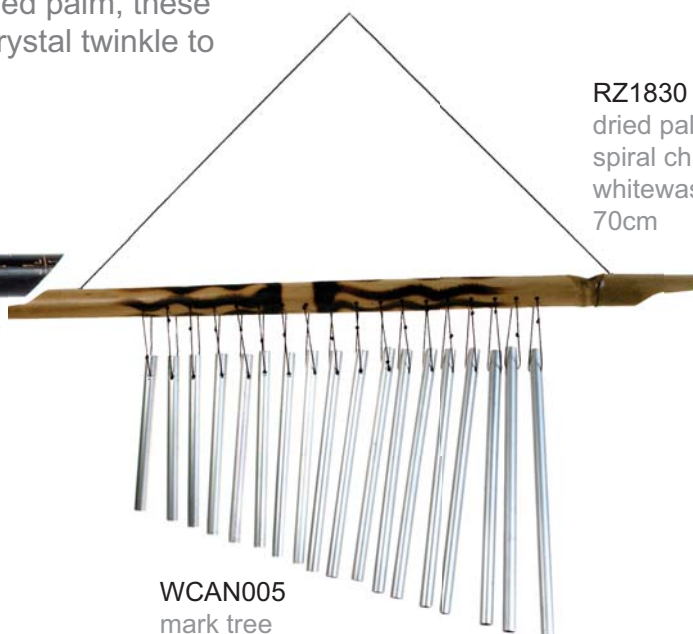

Many of these instruments are made with sustainable locally-sourced bamboo and often feature the vibrant dot design art that is so well known from the aboriginal cultures of Australia.

RZ201
12 note xylophone
dots design
41x25cm

WCAN008
Glockenspiel
5 tube, non-western tuning

WCAN009
Glockenspiel
10 tube, non-western tuning

RZ1821
coconut shell thumb piano
20cm

TOP SELLER

Mark trees & chimes

Made from bamboo and local dried palm, these instruments add a shimmering crystal twinkle to any musical performance.

WCAN1801
mark tree, or bar chimes
30 chimes, painted cross motif

WCAN005
mark tree
18 chimes

RZ1830
dried palm
spiral chime
whitewashed,
70cm

Flying discs

The MayaFlya is the world's best cotton frisbee. Go to the beach or to the park, set up in your home... this is serious fun. Put down your mobiles, turn off the tv and do something truly loco! Make this a year when you ditch the screen, connect with your friends and truly find joy. At festivals they truly are a must. The Indoor range is perfect for kids, 'easy on heads, easy on the house'. The larger sizes fly up to 200 feet and the Poseidon designs float on water.