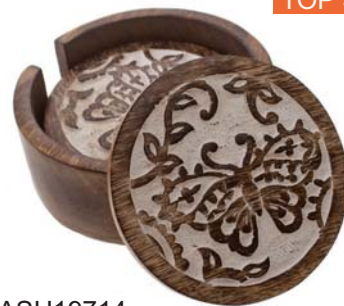

ASH19714
coasters set,
butterflies x 4 round 11.5cm