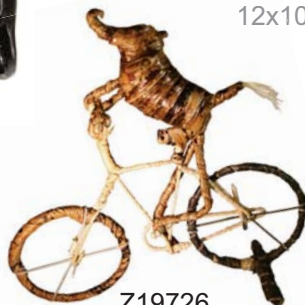

ASH1500
12.5x10x9cm
when closed

PELE01L
gold wood
elephant
20x18x15cm ht

PELE01
gold wood
elephant
12x10x9cm ht

CNNB1601
t-lite holder
8cm

CNNB1600
6cm
bestseller

PELE02
silver wood
elephant
12x10x9cm ht

PELE02L
silver wood
elephant
20x18x15cm ht

Z19726
elephant on bicycle

CNNB1603
12x11x6cm

ASP20210
aluminium
coat hook

FWTB813
elephant

Elephant hangings from India

Asha means hope in Sanskrit and Asha Handicrafts have been working to spread the concepts and benefits of Fair Trade in India and abroad for decades. Developing and nurturing artisanal craft skills are key to their mission alongside their charitable activities.