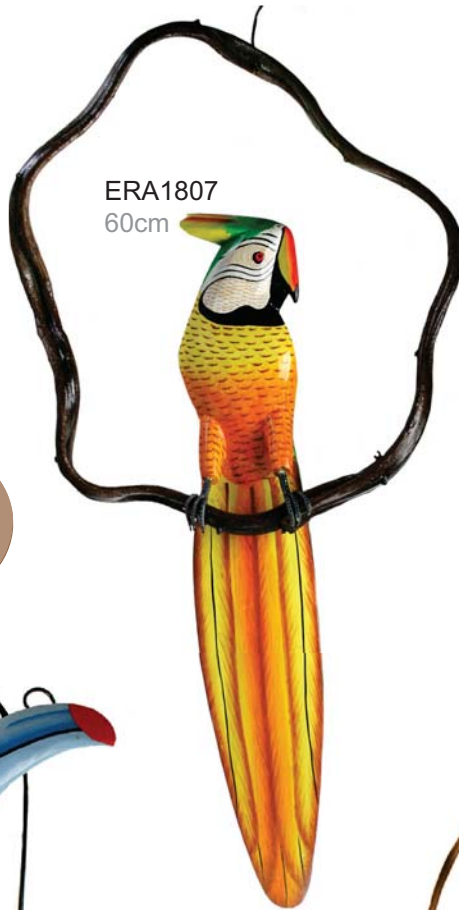

ERA1806
40cm

ERA1807
60cm